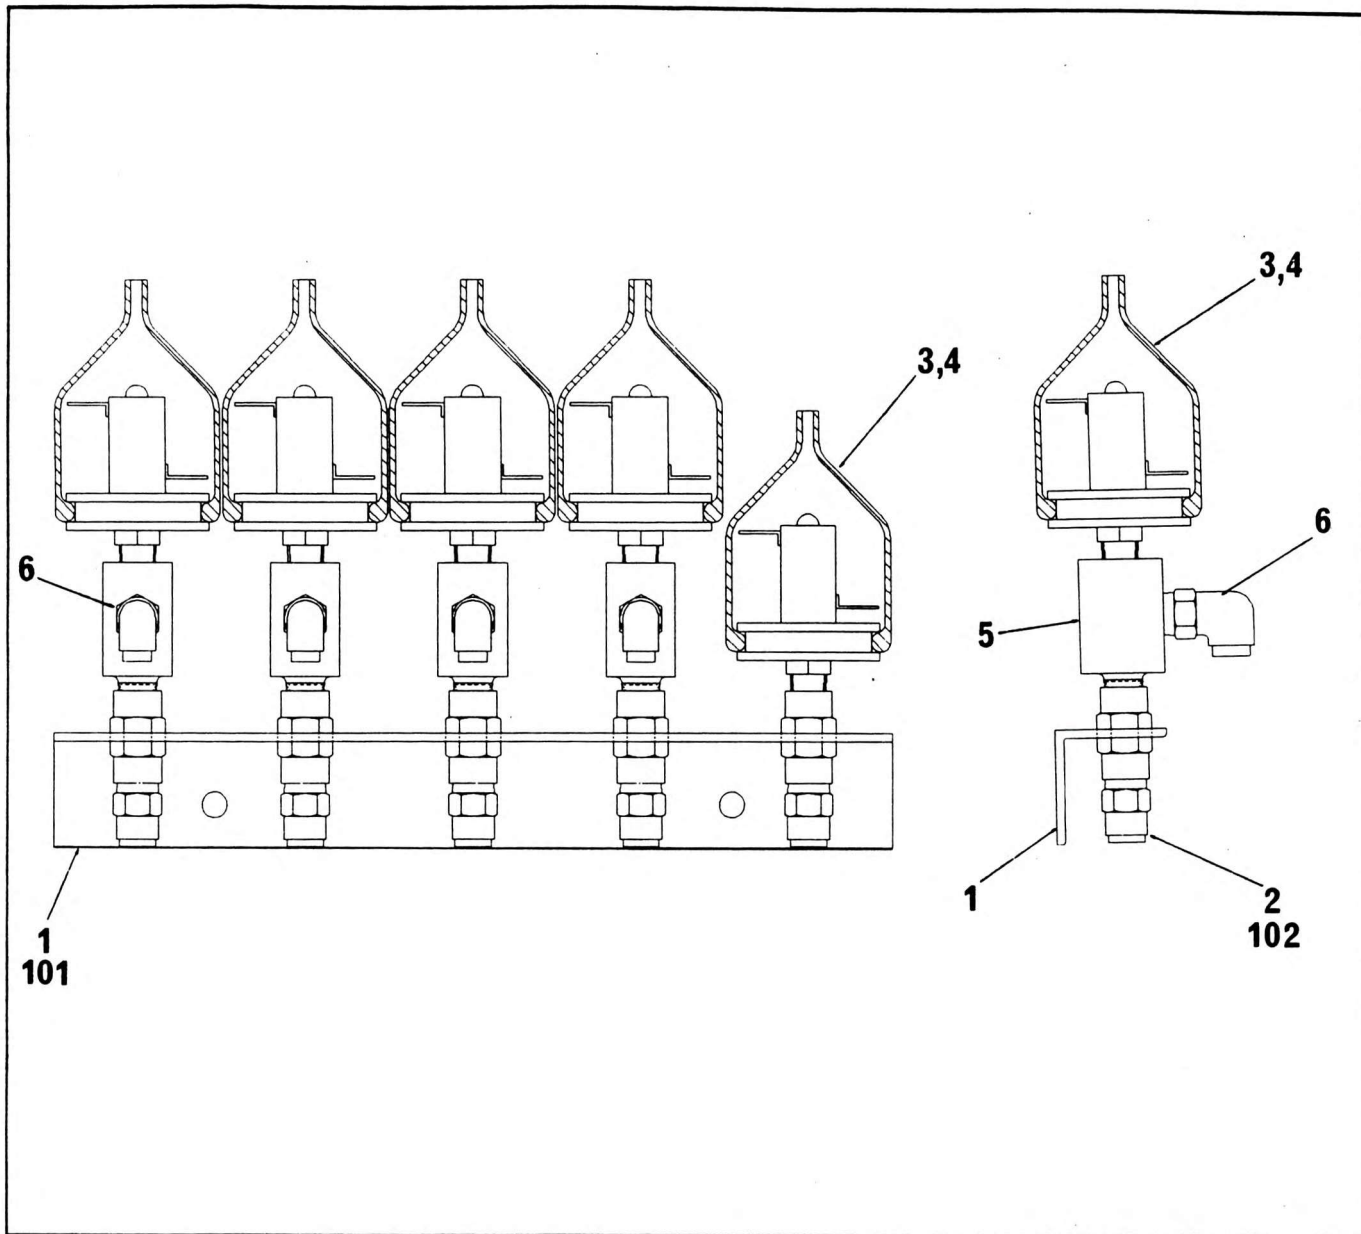

TEE PIECE ASSEMBLY

NO.	PART NO.	QTY.	DESCRIPTION	NO.	PART NO.	QTY.	DESCRIPTION
1	6-888-990042	1	Tee Piece Assy Compr	101 & 102			
2	7-443-990964	5	Adaptor $\frac{1}{4}$ " x $\frac{1}{4}$ "				
3	8866089	5	Switch Low Pressure Warning				
4	8353716	5	Boot Low Pressure Indicator				
5	7-888-000033	4	Service Tee				
6	7-443-991020	4	Adaptor				
101	6-030-990917	1	Angle				
102	7-444-000247	5	Coupling				